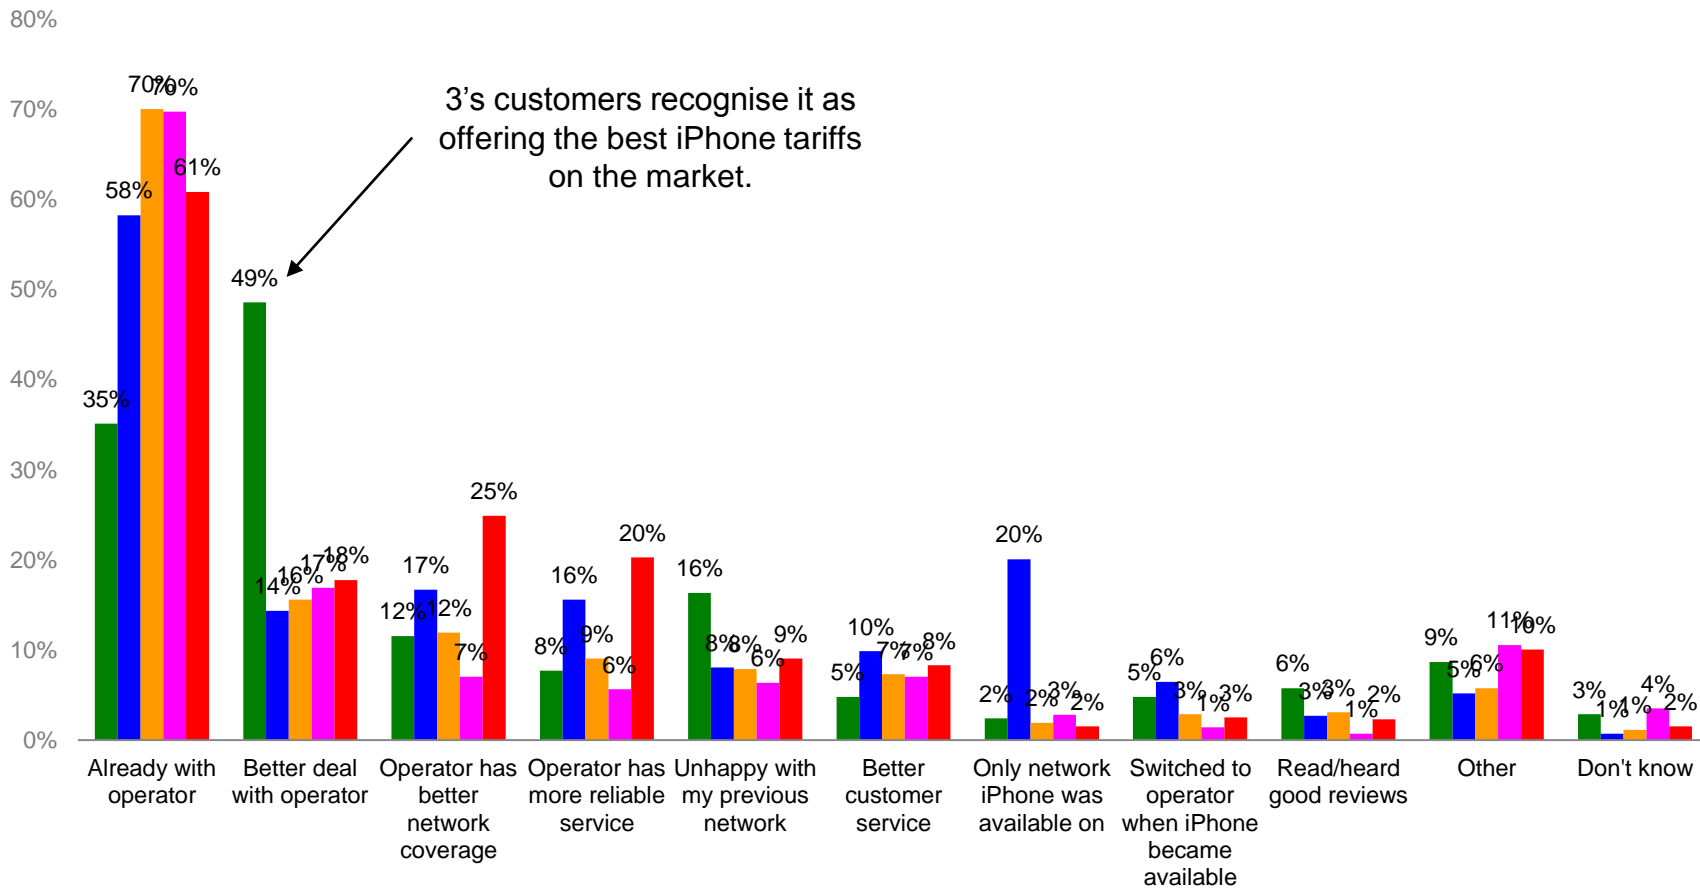

Reasons for choosing operator

Reasons for choosing operator (By operator)

Base: All qualified respondents that have an iPhone (2078)

P45Q1 – And which of the following are reasons why you chose the [CURRENT OPERATOR] for your Apple iPhone? Please tick all that apply